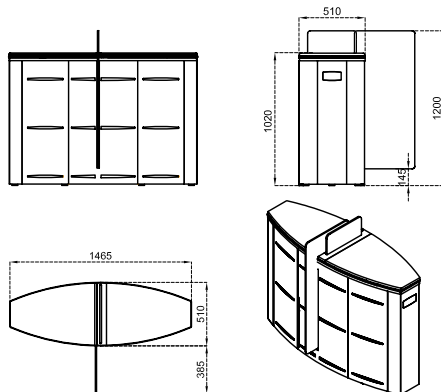

Dimensions (mm)

SG 90 S-S
Glass Wing Height: 900 mm

SG 90 S-C
Glass Wing Height: 900 mm

SG 90 M-S
Glass Wing Height: 1200 mm

SG 90 M-C
Glass Wing Height: 1200 mm

SG 90 T-S
Glass Wing Height: 2000 mm

SG 90 T-C
Glass Wing Height: 2000 mm