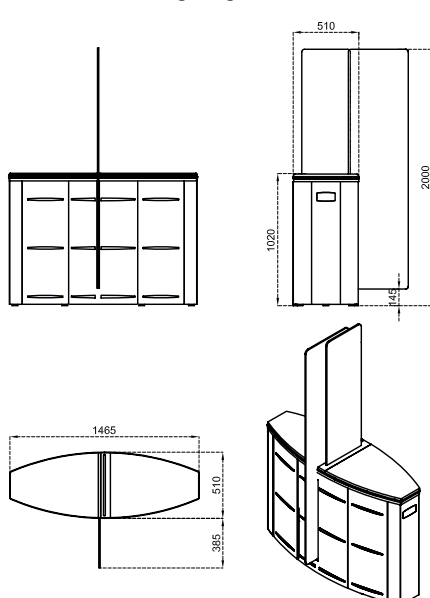

Dimensions (mm)

SG 90 S-S
Glass Wing Height: 900 mm

SG 90 S-C
Glass Wing Height: 900 mm

SG 90 M-S
Glass Wing Height: 1200 mm

SG 90 M-C
Glass Wing Height: 1200 mm

SG 90 T-S
Glass Wing Height: 2000 mm

SG 90 T-C
Glass Wing Height: 2000 mm