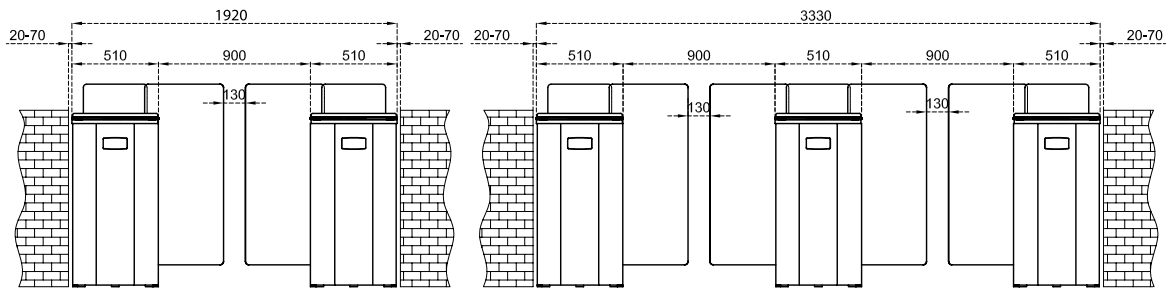

Dimensions (mm)

SG 90 S-S
Glass Wing Height: 900 mm

SG 90 S-C
Glass Wing Height: 900 mm

SG 90 M-S
Glass Wing Height: 1200 mm

SG 90 M-C
Glass Wing Height: 1200 mm

SG 90 T-S
Glass Wing Height: 2000 mm

SG 90 T-C
Glass Wing Height: 2000 mm