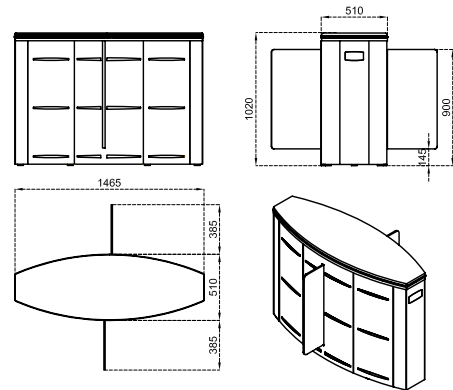

Dimensions (mm)

SG 90 S-S
Glass Wing Height: 900 mm

SG 90 S-C
Glass Wing Height: 900 mm

SG 90 M-S
Glass Wing Height: 1200 mm

SG 90 M-C
Glass Wing Height: 1200 mm

SG 90 T-S
Glass Wing Height: 2000 mm

SG 90 T-C
Glass Wing Height: 2000 mm