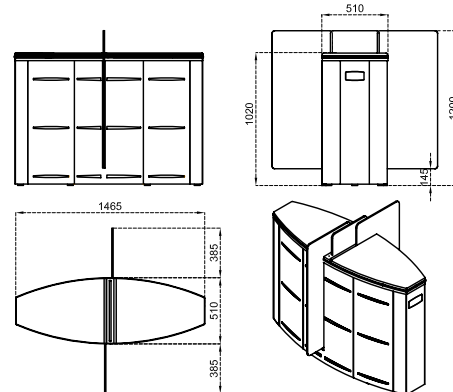

Dimensions (mm)

SG 90 S-S
Glass Wing Height: 900 mm

SG 90 S-C
Glass Wing Height: 900 mm

SG 90 M-S
Glass Wing Height: 1200 mm

SG 90 M-C
Glass Wing Height: 1200 mm

SG 90 T-S
Glass Wing Height: 2000 mm

SG 90 T-C
Glass Wing Height: 2000 mm