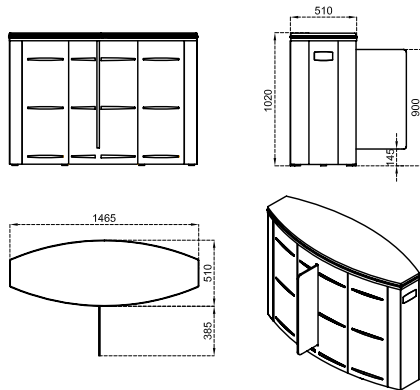

Dimensions (mm)

SG 90 S-S
Glass Wing Height: 900 mm

SG 90 S-C
Glass Wing Height: 900 mm

SG 90 M-S
Glass Wing Height: 1200 mm

SG 90 M-C
Glass Wing Height: 1200 mm

SG 90 T-S
Glass Wing Height: 2000 mm

SG 90 T-C
Glass Wing Height: 2000 mm